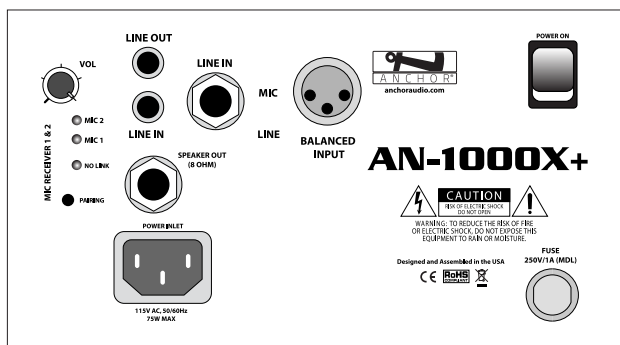

## TECH SPECS

- 107 dB of clear sound
- 50W AC
- 1.9 GHz wireless mic frequency
- 150'+ wireless microphone range
- 1/4" line input
- Balanced XLR input
- 1/4" line output to daisy chain multiple units
- Mic/line level dip switch
- One 4.5" woofer
- One 10 mm dome tweeter

## FEATURES

- Reach crowds of 250+
- Connect up to two wireless mics
- Stand & bracket mountable
- Built-in bracket mount screws for easy installation (bracket with Allen wrench sold separately)

(AN-1000XU2+ Back Panel)

### Technical Specifications

Rated Power Output	50 watts AC
Max SPL @ Rated Power	107 dB @ 1 meter
Frequency Response	65 Hz – 20 kHz ± 3 dB
Microphone Wireless Frequency	1.9 GHz DECT
Microphone Wireless Range	150' + line of sight
Line Inputs	Hi-Z, unbalanced, 1/4" phone & RCA
Balanced Inputs	Microphone / line configurable, female XLR, switchable phantom power
Line Output	Lo-Z, RCA, buffer isolated line-level
Speaker Output	8 Ω, unswitched, 1/4" phone
Speaker Type	4.5" woofer, 10 mm dome tweeter
AC Power Requirements	110 - 125 VAC, 50/60 Hz 50W max
Export Model Power Requirements	208 - 240 VAC, 50/60 Hz 50W max
Fuse Rating	T 1.0A / 250V (internally mounted)
Export Model Fuse Rating	T 0.5A / 250V (internally mounted)
Dimensions (HWD)	9" x 8" x 5.5" (23 x 21 x 14 cm)
Weight	6.5 lbs / 2.9 Kg