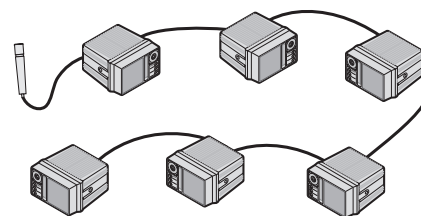

## TECH SPECS

- 107 dB of clear sound
- 50W AC
- 1.9 GHz wireless mic frequency
- 150'+ wireless microphone range
- 1/4" line input
- Balanced XLR input
- 1/4" line output to daisy chain multiple units
- Mic/line level dip switch
- One 4.5" woofer
- One 10 mm dome tweeter

## FEATURES

- Reach crowds of 250+
- Connect up to two wireless mics
- Stand & bracket mountable
- Built-in bracket mount screws for easy installation (bracket with Allen wrench sold separately)

(AN-1000XU2+ Back Panel)

### Technical Specifications

Rated Power Output	50 watts AC
Max SPL @ Rated Power	107 dB @ 1 meter
Frequency Response	65 Hz – 20 kHz ± 3 dB
Microphone Wireless Frequency	1.9 GHz DECT
Microphone Wireless Range	150' + line of sight
Line Inputs	Hi-Z, unbalanced, 1/4" phone & RCA
Balanced Inputs	Microphone / line configurable, female XLR, switchable phantom power
Line Output	Lo-Z, RCA, buffer isolated line-level
Speaker Output	8 Ω, unswitched, 1/4" phone
Speaker Type	4.5" woofer, 10 mm dome tweeter
AC Power Requirements	110 - 125 VAC, 50/60 Hz 50W max
Export Model Power Requirements	208 - 240 VAC, 50/60 Hz 50W max
Fuse Rating	T 1.0A / 250V (internally mounted)
Export Model Fuse Rating	T 0.5A / 250V (internally mounted)
Dimensions (HWD)	9" x 8" x 5.5" (23 x 21 x 14 cm)
Weight	6.5 lbs / 2.9 Kg

### AN-1000X+ DAISY-CHAIN DAISY-CHAIN READY • CONNECT MULTIPLE SYSTEMS

SIMPLE LINE-OUT TO LINE-IN CONNECTION EXPANDS COVERAGE

(Features & Specifications Subject to Change Without Notice)

Designed and Assembled in the USA