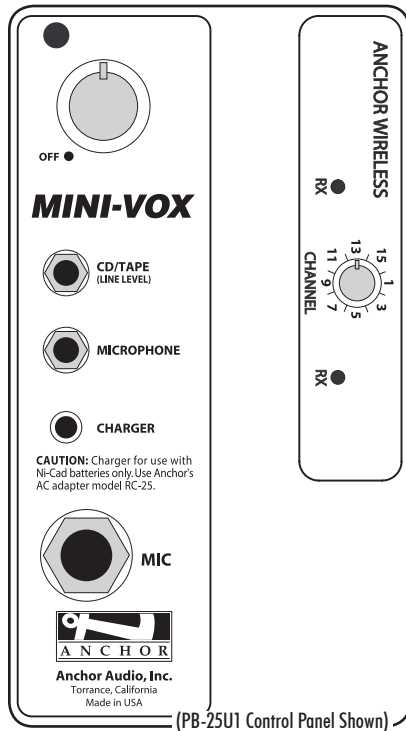

Little Box + Big Sound = MiniVox

(PB-25U1 Control Panel Shown)

MINIVOX FEATURES

6-YEAR WARRANTY!

REACH CROWDS OF 150+

108 DB OF CLEAR SOUND

4 INCH NEODYMIUM WOOFER
& 18 W AMPLIFIER

BUILT-IN UHF WIRELESS AVAILABLE

16 CHANNEL UHF DIVERSITY WIRELESS
BY ANCHOR AUDIO

EASY TO CARRY AT ONLY 3.75 POUNDS

ROTO-MOLDED POLYETHYLENE SKIN
THAT'S REMARKABLY DURABLE

INCLUDES HANDHELD MIC W/
6" COILED CORD & SHOULDER STRAP

PHANTOM-POWERED INPUT FOR
ELECTRET-TYPE MICROPHONES

MINIVOX TECHNICAL SPECIFICATIONS

MiniVox

Rated Power Output	18 watts
Max SPL @ Rated Power	108 dB @ 1 meter
Frequency Response	100 Hz – 12 kHz
Speaker Type	4 inch neodymium woofer
CD / TAPE Input	line level, 3.5 mm
Mic Input	Lo-Z phantom powered, 3.5 mm jack
Mic Input	Lo-Z, 1/4" phone
Battery Type	nine C-size, alkaline
Dimensions (HWD)	8 x 6.5 x 9.5" / 20 x 17.5 x 24 cm
Weight	3.75 lbs / 1.7 Kg