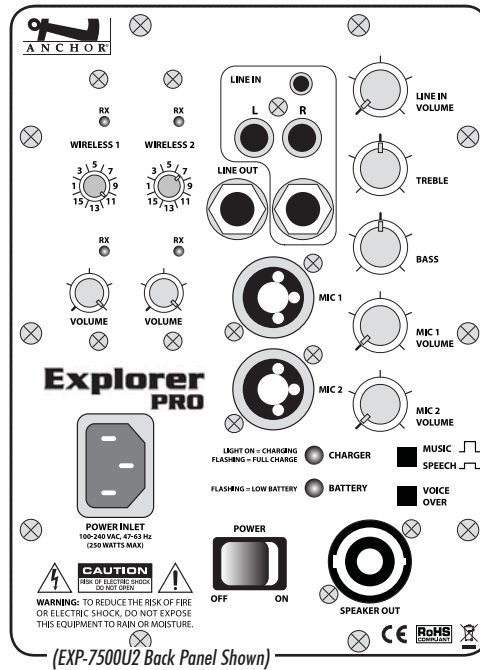

Explorer PRO Sound System

Portable Sound System Specifications

Advancing Technology

The next generation Explorer PRO is perfect for sound projection in indoor or outdoor settings and playing music during school activities. The unit delivers 110dB of intelligible speech from one sound system designed for users with no technical knowledge.

Featuring quick setup and easy to use controls, the new Explorer PRO is truly versatile with true AC/DC operation and improved battery life. The system is ideal for schools, corporate trainers and places of worship.

6-YEAR WARRANTY!

REACH CROWDS OF 800+

TRUE AC/DC - 110/220V POWER SUPPLY

110 DB OF CLEAR SOUND

SINGLE OR DUAL UHF WIRELESS W/
16 USER SELECTABLE CHANNELS

OPERATES FROM 12V POWER SOURCE

LED DISPLAYS BATTERY LEVEL
& CHARGE STATE

TWO MICROPHONE COMBO INPUT JACKS

RAPID CHARGER CIRCUITRY
CHARGES DRAINED BATTERY IN AS
LITTLE AS 60 MINUTES

SHORT CIRCUIT & THERMAL
OVERLOAD PROTECTION

6.5-INCH WOVEN FIBER WOOFER &
HIGH-OUTPUT HORN TWEETER

LIGHTWEIGHT AT JUST 23 POUNDS

IMPROVED "LIMITER" CIRCUITRY REDUCES
DISTORTION & INCREASES INTELLIGIBILITY

SPEECH PROJECTION MODE FOR
CRYSTAL-CLEAR VOICE PROJECTION

"VOICE OVER" MUSIC DUCKING FEATURE

DURABLE INJECTION-MOLDED
POLYPROPYLENE CASE

EXTERNAL SPEAKER OUTPUT POWERS
OPTIONAL COMPANION SPEAKER

MADE IN THE USA!

EXPLORER PRO ACCESSORIES

EXP-7501 Unpowered companion speaker

MIC-90 Professional dynamic, cardioid pattern handheld microphone

SS-550 Heavy-duty speaker stand

NL-EXP Nylon storage cover

HC-1620 Custom traveling hard case

EXP-SOFT-TOTE Nylon case w/ rollers & handle for speaker, stand & accessories

EXP-MIC-TOTE Nylon mic/accessory bag w/ mounting strap

UHF WIRELESS

WH-6000 Wireless Handheld mic/transmitter

WB-6000 Wireless body-pack transmitter w/ handsfree microphone. Mic options include: Over-the-Ear/EM-60T, Lapel/LM-60, Collar/CM-60, Headband/HBM-TA4F

EXPLORER PRO MODELS

EXP-7500 AC/DC powered sound system

EXP-7500U1 1 built-in wireless receiver

EXP-7500U2 2 built-in wireless receivers

EXPLORER PRO TECHNICAL SPECIFICATIONS

Rated Power Output	75 watts AC/DC mode
Max SPL @ Rated Power	110 dB @ 1 meter
Frequency Response	80 Hz – 16 kHz
AC Power Reqs.	90 – 264 VAC, 50/60 Hz
Dimensions (HWD)	16.5 x 10.5 x 10" / 42 x 27 x 25 cm
Weight	23 pounds / 10.4 Kg

Inputs	
Microphone (2 combo)	Lo-Z (1 k ohm), balanced, XLR 12 VDC condenser mic phantom power Hi-Z (10 k ohm), unbal, 1/4" phone Hi-Z (10 k ohm), unbal, 1/8" & 1/4"
Auxiliary (line)	
Sensitivity For Rated Output	
Line	-8.4 dBV (380 mVrms)
Mic (unbal & bal)	-49 dBV (3.63 mVrms)
Outputs	
Line (post fader)	Lo-Z, buffered, dual RCA/1/4" unbal/bal
Speaker	4-pole Neutrik Speakon®

(FEATURES & SPECIFICATIONS SUBJECT TO CHANGE WITHOUT NOTICE)

Anchor Audio, Inc.

Portable Sound Systems • Torrance, California

888/444-6077

www.anchoraudio.com