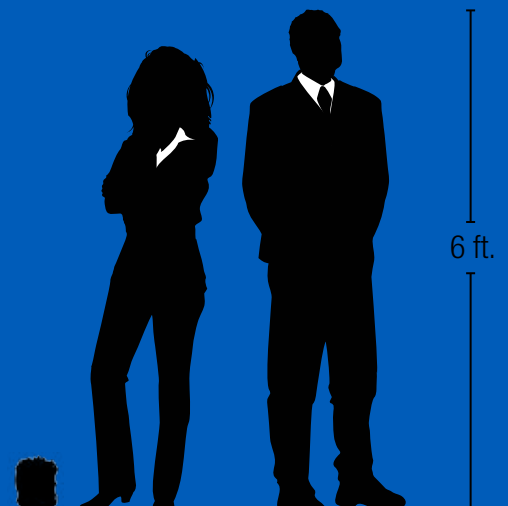

MADE IN THE USA

SIX YEAR WARRANTY