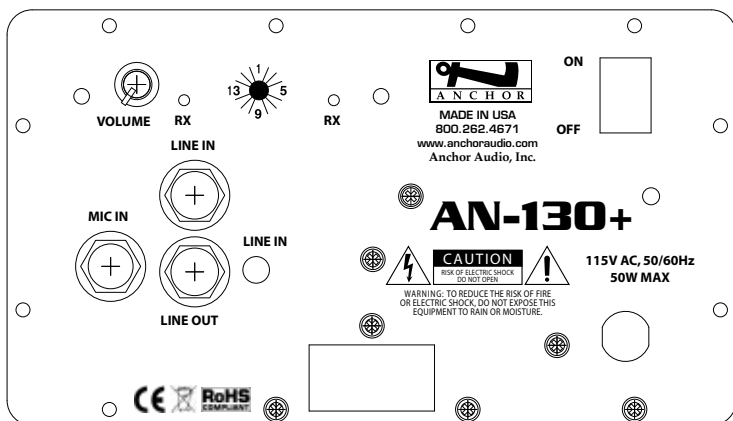

AN-130+

Speaker Monitor

Perfect for...

- Conference Rooms
- Presentations & Meetings
- Classrooms
- Trade Show Booths
- AV Carts
- Lecture Halls
- Board Rooms
- Install & Integration Projects
- City Council Meetings
- and more!

MADE IN THE USA

SIX YEAR WARRANTY

AN-130+

FEATURES

- Reaches crowds of 150+
- 103 dB of clear sound
- 30W AC mode
- Optional built-in wireless receiver
- 3.5 mm AUX & 1/4" line input
- 1/4" wired mic input
- One 4.5" woofer
- One 10 mm dome tweeter
- Built-in bracket mount screws for easy installation (bracket with allen wrench sold separately)
- 1/4" line output to daisy chain multiple units
- Available in black or white

Technical Specifications

Rated Power Output	30 watts
Max SPL @ Rated Power	103 dB ±3 dB @ 1 meter
Frequency Response	65 Hz - 18 kHz ± 3dB
Wireless Range	150' line of sight
Speaker Type	4.5" woofer, 10 mm dome tweeter
AC Power Requirements	110 - 125 VAC, 50/60 Hz 50W max
Export Model Power Requirements	208 - 240 VAC, 50/60 Hz 50W max
Fuse Rating	T 1.0A / 250V (internally mounted)
Export Model Fuse Rating	T 0.5A / 250V (internally mounted)
Dimensions (HWD)	9" x 8.5" x 5.5" (23 x 22 x 14 cm)
Weight	6 lbs / 2.7 Kg

(Features & Specifications Subject to Change Without Notice)

Technical Specifications (cont)

Inputs		
	Line(2)	Hi-Z, unbalanced
	Microphone	Lo-Z, unbalanced, 1/4" phone
Output		
	Line	Lo-Z, buffered, 1/4" phone & 3.5mm phone
Sensitivity for Rated Output		
	Line	-20 dBV (100 mVrms)
	Microphone	-43 dBV (7.5 mVrms)