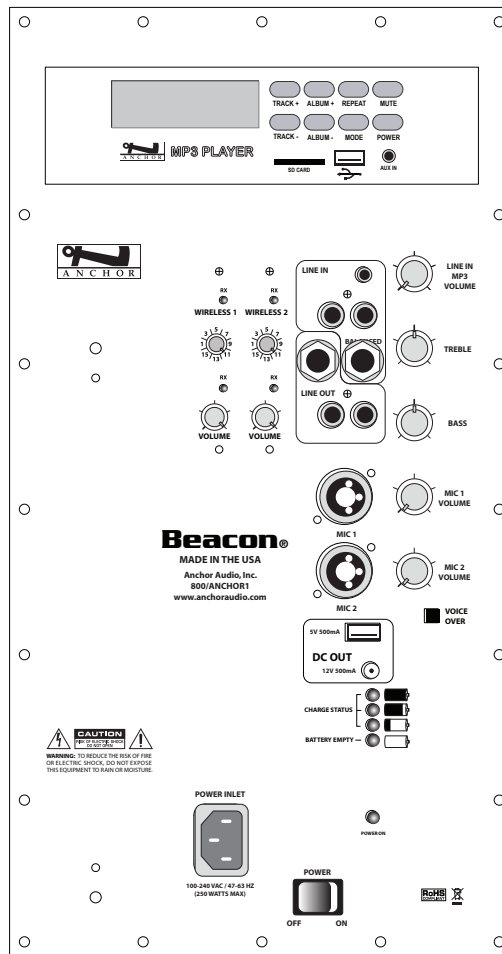

The Beacon[®] is a battery powered portable sound system like no other. The Line Array Tower with eight 4" speakers can be opened in less than a minute. With the additional three 8" woofers in the base, full-range sound spreads evenly over any large crowd.

The Beacon offers user-friendly feature controls, a built-in MP3 player and up to two wireless microphones. The compact enclosure has a storage bag for microphones and a collapsable handle with rolling wheels.

(BEA-7500MU2 Back Panel Shown)

Features

- Reach Crowds of 2,500+
- AC Mode = 150W / DC Mode = 125W
- Peak Wattage: 300W AC / 250W DC
- Eight 4" Speakers
- Three 8" Woofers
- True AC/DC - 110/220V Power Supply
- Two Universal Microphone Input Jacks
- Single or Dual Built-in UHF Wireless with 16 User Selectable Channels
- Optional Built-In MP3 Player Accepts SD Card, USB Flash Drive or 3.5mm input for iPod
- USB Port for Charging MP3/iPod[®]
- "Voice Over" Music Ducking Feature
- Patented, Lightweight Speaker Array with Snap Lock Connection
- Durable Case with Wheels, Retractable Handle & Nylon Storage Bag
- Proprietary Class D Amplifier
- User Replaceable Batteries
- Charging LED Bar Indicator
- Operates 6-8 hours on a Single Charge
- No Tripod Stand Needed
- UV Treated / Fade Resistant Case